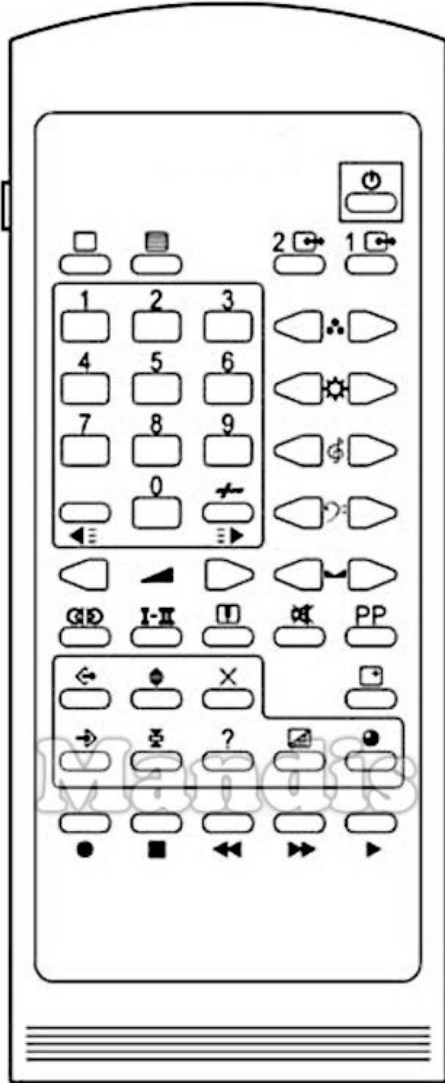

Original	Replacement	Original	Replacement
	Power		Power
	TV		9
	Text		9
	Source 2		<< / Tune-
	Source 1		>> / Tune+
	1		Shift + CH- /
	2		0
	3		Shift + CH+ /
	Contrast-		Guide / EPG / -/-
	Contrast+		Left
	4		Right
	5		Vol-
	6		Vol+
	Brightness-		CH- / Page-
	Brightness+		CH+ / Page+
	7		Sound / Title
	8		Audio / Lang I/II
			Zoom / Size
			Mute / Dimmer

	Original	Replacement	Original	Replacement
	PP	Back / Return		
	Exit	Exit / Cancel / Clear		
	Size	+  Shift + Zoom /		
	Cancel	+  Shift + Exit / Cancel / Clear		
	[ + ]	Info / Angle		
	Enter	OK		
	Hold	Stop / Hold		
	Reveal	TV/Radio /		
	Mix	+  Shift + Text /		
	Subcode	Subtitle / EQ		