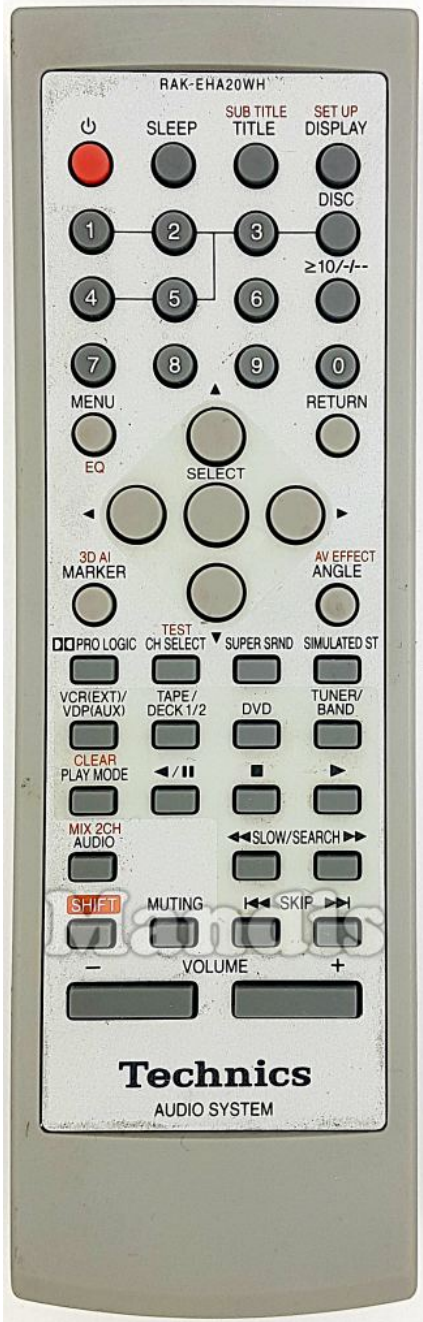

Original	Replacement	Original	Replacement
 Power	 Power	 >10/-/	 Guide
 Sleep	 Sleep	 Menu	 Menu
 Title	 TV/R	 EQ	 Ch +
 Subtitle	 Subt	 Return	 Back
 Display	 Info	 Marker	 Smart
 Setup	 Options	 3D AI	 3D
 Disc	 Format	 Angle	 Red
 1	 1	 AV Effect	 Shift + AV
 2	 2	 Up	 Up
 3	 3	 Down	 Down
 4	 4	 Right	 Right
 5	 5	 Left	 Left
 6	 6	 Select	 Ok
 7	 7	 Prologic	 Text
 8	 8	 CH Select	 Pre Ch
 9	 9	 Test	 List
 0	 0	 Super SNRD	 D. Menu

Original	Replacement
 Simulated ST	 Ch -
 VCR(EXT)/VDP(AUX)	 AV
 Tape/Deck 1/2	 Green
 DVD	 Blue
 Tuner/Band	 Yellow
 Play Mode	 Shift + Play
 Clear	 Exit
 </Pause	 Pause
 Stop	 Stop
 Play	 Play
 << Slow/Search	 <<
 Slow/Search >>	 >>
 I<< Skip	 I<<
 Skip >>I	 >>I
 Audio	 Dual
 Mix 2CH	 Eject
 Shift	 Media

Original	Replacement
 Vol+	 Vol +
 Vol-	 Vol -
 Muting	 Mute