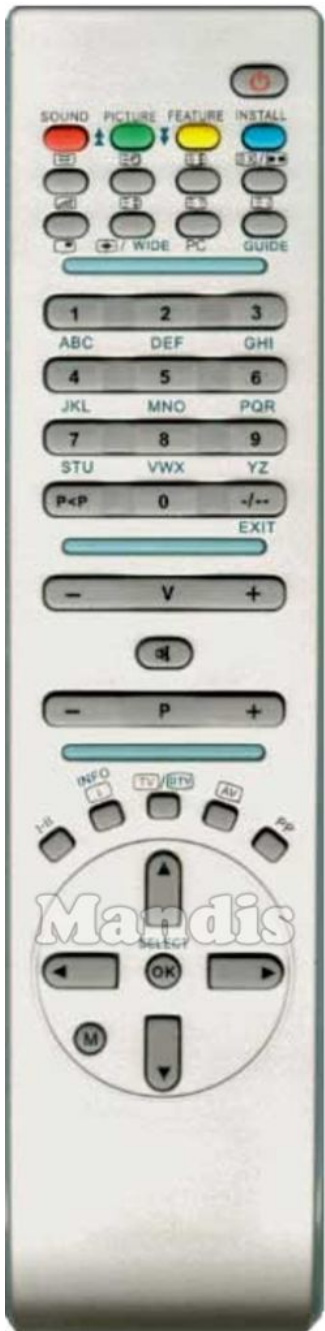

Original	Replacement	Original	Replacement
 Power	 Power	 5	 5
 Red/Sound ↑	 Red	 6	 6
 Green/Picture/↓	 Green	 7	 7
 Yellow/Feature	 Yellow	 8	 8
 Blue/Install	 Blue	 9	 9
 [=]	 REPEAT TEXT Text	 0	 0
 [=0]	 SETTINGS OPT Options	 P<P	 FAV PRE-CH Pre Ch
 [=+]	 AD SUBT Subt	 -/--	 SHIFT + -/-- Shift + Guide
 [=x]/[· ·]	 PICTURE FORMAT Format	 Vol+	 + VOL Vol +
 [/ =] / [*]	 RETURN BACK Back	 Vol-	 VOL - Vol -
 [+](=[♦]/Wide	 ECO 3D 3D	 Mute	 MUTE Mute
 [=?]/PC	 HOME SMART Smart	 P+	 + CH Ch +
 [=i]/Guide	 -/-- GUIDE Guide	 P-	 CH - Ch -
 1	 1	 I-II	 SOUND DUAL Dual
 2	 2	 [i]/Info	 DISPLAY INFO Info
 3	 3	 TV/DTV	 SEARCH TV/R TV/R
 4	 4	 AV	 TIMER AV AV

Original	Replacement
 PP	 Media
 Up	 Up
 Down	 Down
 Right	 Right
 Left	 Left
 OK/Select	 Ok
 M	 Menu

Original	Replacement