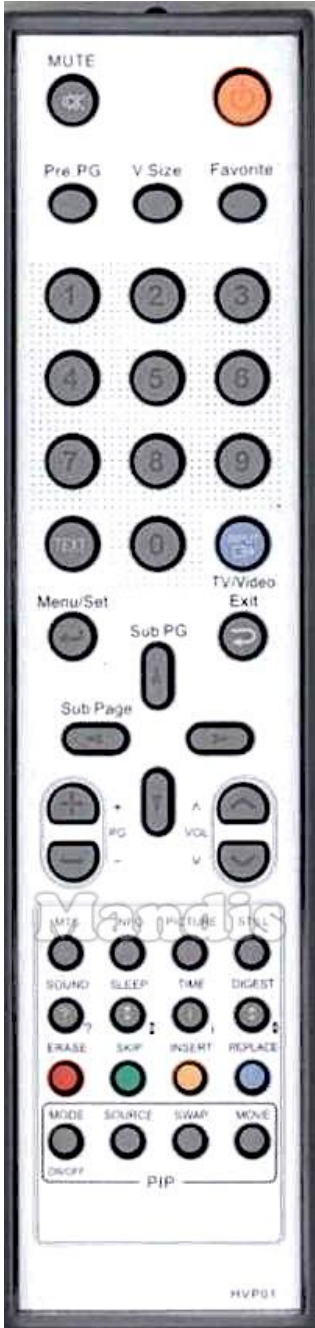

Original	Replacement
 Power	 Power
 Mute	 Mute
 Pre Pg	 Pre Ch
 V.Size	 Eject
 Favourite	 Shift + Pre Ch
 1	 1
 2	 2
 3	 3
 4	 4
 5	 5
 6	 6
 7	 7
 8	 8
 9	 9
 0	 0
 Text	 Text
 Input / TV/Video	 TV/R

Original	Replacement
 Menu / Set	 Menu
 Menu / Set	 Ok
 Exit	 Exit
 Up	 Up
 Left	 Left
 Right	 Right
 Down	 Down
 PG+	 Ch +
 PG-	 Ch -
 Vol+	 Vol +
 Vol-	 Vol -
 MTS	 Media
 PG Info	 Info
 Picture	 Format
 Still	 Pause
 Sound	 Dual
 Sleep	 Sleep

	Original		Replacement
	Time		AV
	Bright		Options
	Red / Erase		Red
	Green / Skip		Green
	Yellow / Insert		Yellow
	Blue / Replace		Blue
	PIP On/Off		Shift + Red
	PIP Source		Shift + Green
	PIP Swap		Shift + Yellow
	PIP Move		Shift + Blue