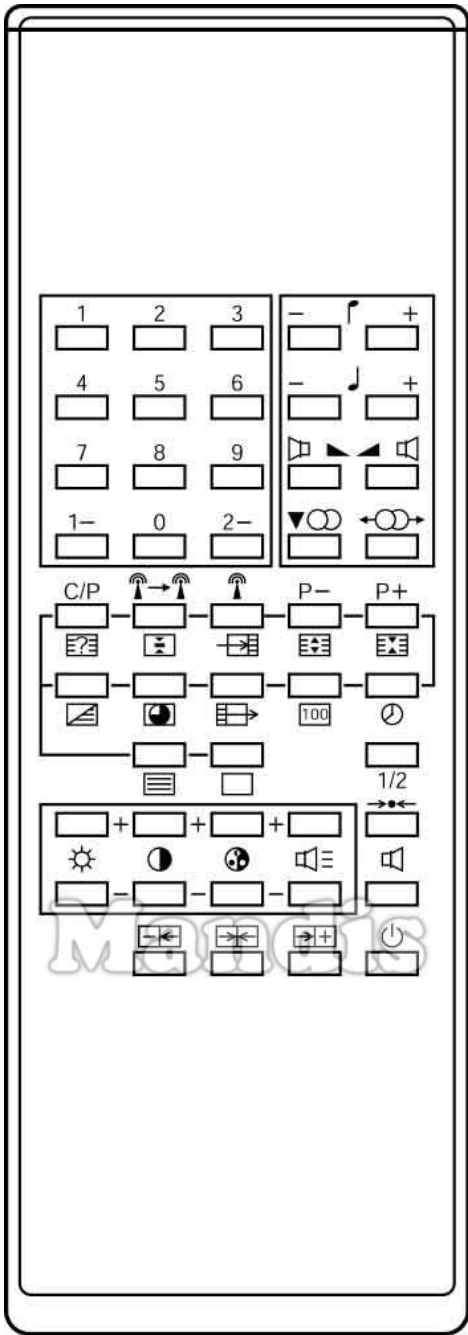

Original		Replacement		Original		Replacement	
	1		1		2-		Fav / Marker / PC
	2		2		▼OO		Audio / Lang I/II
	3		3		←OO→		Sound / Title
	-		Left		C/P		D.Menu / Top
	+		Right		↑↔↑ / Freeze		Rec / Rec Mode
	4		4		↑ / →≡		Stop / Hold
	5		5		P- / Text Size		CH- / Page-
	6		6		P+ / Text Hold		CH+ / Page+
	J-		Down		Reveal		Setup / OPT /
	J+		Up		Subcode		Zoom / Size
	7		7		⇒→		Info / Angle
	8		8		[100]		OK
	9		9		Timer		Sleep / Timer
	◀ Left		Shift + Left		Text		Text / Goto
	▶ Right		Shift + Right		[]		Display / Media
	1-		Guide / EPG / -/--		1/2		Menu / Home
	0		0		Brightness+		Shift + >>1 / Preset+

Original	Replacement	Original	Replacement
 Contrast+	 >> / Preset+		
 Color+	 Shift + >> /		
 Vol+	 Vol+		
 →•←	 Pause / Step / Freeze		
 Brightness-	 Shift + << / Preset-		
 Contrast-	 << / Preset-		
 Color-	 Shift + << /		
 Vol-	 Vol-		
 Mute	 Mute / Dimmer		
 ←	 << / Tune-		
 → ←	 Play / Slow		
 →+	 >> / Tune+		
 Power	 Power		