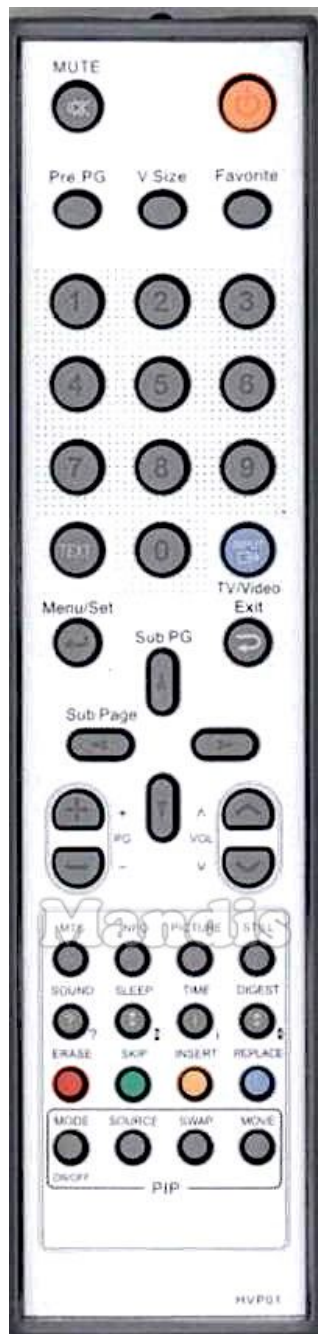

Original	Replacement
 Power	 Power
 Mute	 Mute
 Pre Pg	 Pre Ch
 V.Size	 Eject
 Favourite	 Shift + Pre Ch
 1	 1
 2	 2
 3	 3
 4	 4
 5	 5
 6	 6
 7	 7
 8	 8
 9	 9
 0	 0
 Text	 Text
 Input / TV/Video	 TV/R

Original	Replacement
 Menu / Set	 Menu
 Menu / Set	 Ok
 Exit	 Exit
 Up	 Up
 Left	 Left
 Right	 Right
 Down	 Down
 PG+	 Ch +
 PG-	 Ch -
 Vol+	 Vol +
 Vol-	 Vol -
 MTS	 Media
 PG Info	 Info
 Picture	 Format
 Still	 Pause
 Sound	 Dual
 Sleep	 Sleep

Original	Replacement	Original	Replacement
 Time	 AV		
 Bright	 Options		
 Red / Erase	 Red		
 Green / Skip	 Green		
 Yellow / Insert	 Yellow		
 Blue / Replace	 Blue		
 PIP On/Off	 Shift + Red		
 PIP Source	 Shift + Green		
 PIP Swap	 Shift + Yellow		
 PIP Move	 Shift + Blue		