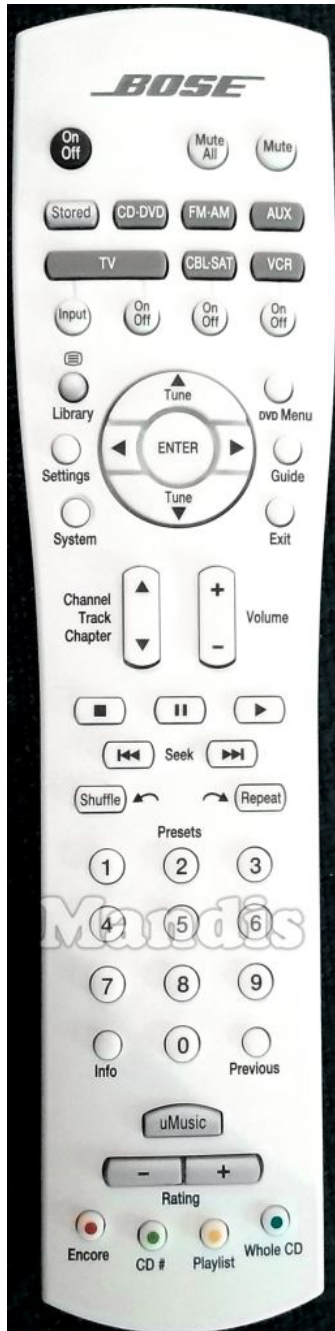

Original	Replacement
 On / Off	 Power
 Mute All	 Shift + Mute / Dimmer
 Mute	 Mute / Dimmer
 Stored	 Smart / List
 CD - DVD	 Shift + 2
 FM - AM	 Shift + TV/Radio / Program
 AUX	 Shift + 7
 TV	 TV/Radio /
 CBL - SAT	 Eject / Surround
 VCR	 Shift + 4
 Library	 Shift + Display / Media
 Up / Tune +	 Up
 DVD Menu	 D.Menu / Top
 Settings	 Setup / OPT /
 Left	 Left
 Enter	 OK
 Right	 Right

Original	Replacement
 Guide	 Guide / EPG / -/--
 System	 Text / Goto
 Down / Tune -	 Down
 Exit	 Exit / Cancel / Clear
 Track/Chap./CH +	 CH+ / Page+
 Volume +	 Vol+
 Track/Chap./CH -	 CH- / Page-
 Volume -	 Vol-
 Stop	 Stop / Hold
 Pause	 Pause / Step / Freeze
 Play	 Play / Slow
 I<< Seek	 I<< / Preset-
 I>> Seek	 I>> / Preset+
 Shuffle	 Blue / Prime Video / Random
 Repeat	 Green / APP / Repeat
 1	 1
 2	 2