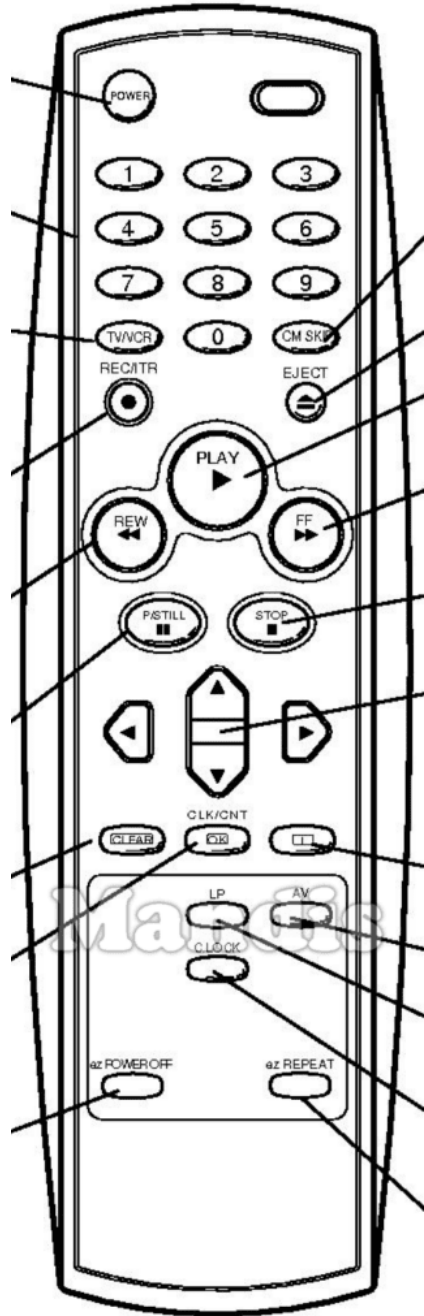

Original	Replacement
 Power	 Power
 1	 1
 2	 2
 3	 3
 4	 4
 5	 5
 6	 6
 7	 7
 8	 8
 9	 9
 TV/VCR	 Smart / List
 0	 0
 CM-Skip	 Display / Media
 REC / ITR	 Rec / Rec Mode
 Eject	 Eject / Surround
 Play	 Play / Slow
 << REW	 << / Tune-

Original	Replacement
 << REW	 I<< / Preset-
 >> F FWD	 >> / Tune+
 >> F FWD	 >>I / Preset+
 Pause/Still	 Pause / Step / Freeze
 Stop	 Stop / Hold
 Left	 Left
 Up	 Up
 Right	 Right
 Down	 Down
 Clear	 Exit / Cancel / Clear
 OK / CLK / CNT	 OK
 i	 Info / Angle
 LP	 Text / Goto
 AV	 AV / Input / RDS
 C.Lock	 TV/Radio /

Original	Replacement	Original	Replacement
On/Off	 Power	Auto/Track	 D.Menu / Top
Audio Out	 Mute / Dimmer	T.Set/Clock	 Setup / OPT /
Play	 Play / Slow	Video/Go-To	 Text / Goto
Pause	 Pause / Step / Freeze	Input Source	 AV / Input / RDS
Stop	 Stop / Hold	Menu	 Menu / Home
Record	 Rec / Rec Mode	Menu Up	 Up
Rewind	 << / Tune-	Menu Left	 Left
F.Forward	 >> / Tune+	OK Enter	 OK
Prev.	 I<< / Preset-	Menu Right	 Right
Next	 >>I / Preset+	Exit	 Exit / Cancel / Clear
F.Adv	 Sound / Title	Menu Down	 Down
Audio	 Audio / Lang I/II	Slow/Dpss+	 Vol+
Case Tape	 Eject / Surround	VCR/TV	 Smart / List
Mon/TV	 Picture / Format	Tracking+	 CH+ / Page+
Sp/Lp/Speed	 Zoom / Size	Slow/Dpss-	 Vol-
Timer/Sleep	 Sleep / Timer	Display	 Display / Media
Progr/C/CH	 TV/Radio /	Tracking-	 CH- / Page-