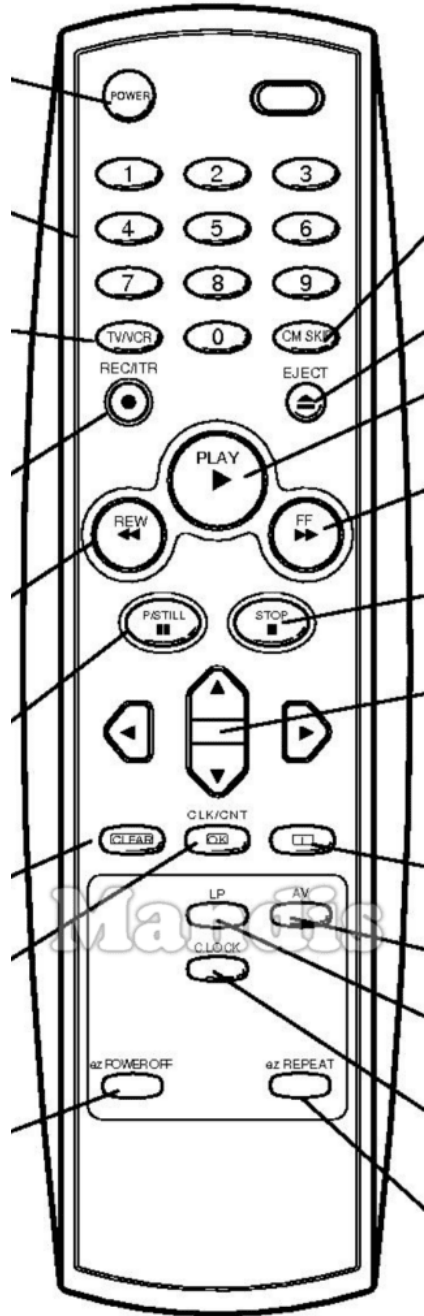

Original	Replacement	
Slow/Dpss-		Vol-
Display		Display / Media
Chan-		CH- / Page-
1		1
2		2
3		3
4		4
5		5
6		6
7		7
8		8
9		9
-/--		Guide / EPG / -/--
0		0
Ch.Memo		Fav / Marker / PC
Counter Clock		Red / Netflix / Search
Count Remain		Green / APP / Repeat

Original	Replacement	
Counter Stop		Yellow / YouTube / Repeat
Counter Reset		Blue / Prime Video / Random
Slow Down		Shift + Play /
Rec. On/Off		Shift + Rec / Rec Mode
X2 Rew/Play		Shift + << /
Frame Down		Shift + I<< / Preset-
Frame Up		Shift + >>I / Preset+
Index Pict+		Shift + Up
Set-		Shift + Left
Set+		Shift + Right
Index Pict-		Shift + Down
Otr/A.Otr		Shift + Smart / List
Tracking+		Shift + CH+ /
Vps/Pdc		Shift + Display / Media
Tracking-		Shift + CH- /
Search Index		Shift + Red / Netflix /