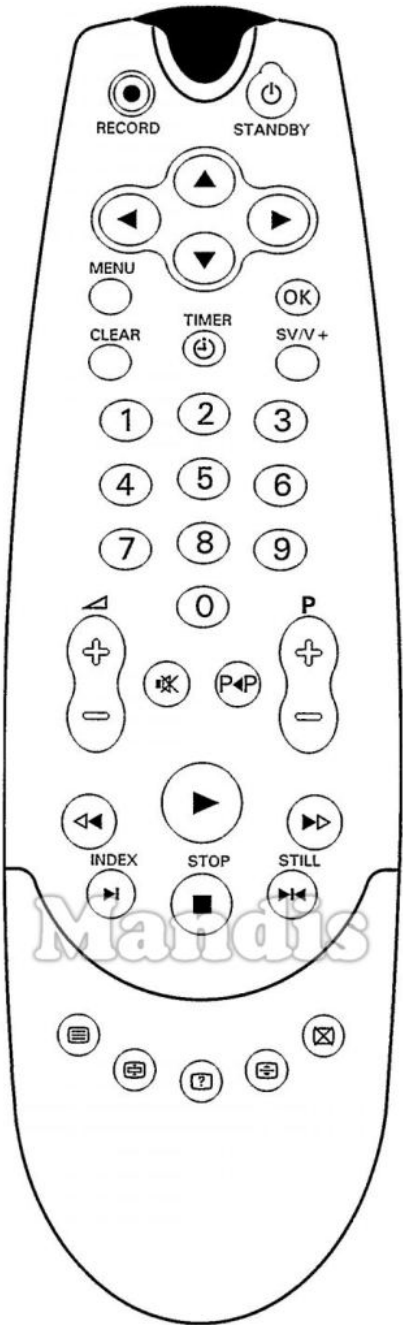

Original	Replacement	Original	Replacement
 Standby	 Power	 6	 6
 Record	 Rec	 7	 7
 Up	 Up	 8	 8
 Left	 Left	 9	 9
 Right	 Right	 0	 0
 Down	 Down	 Vol+	 Vol +
 →>	 Smart	 Vol-	 Vol -
 OK	 Ok	 Mute	 Mute
 Menu	 Menu	 P<P	 Pre Ch
 Clear	 Exit	 P+	 Ch +
 Timer	 AV	 P-	 Ch -
 SV/V+	 Media	 Play	 Play
 1	 1	 <<	 <<
 2	 2	 >>	 >>
 3	 3	 > / Index	 >>
 4	 4	 Stop	 Stop
 5	 5	 > < Still	 Pause

	Original	Replacement	Original	Replacement
	Teletext	Text		
	Hold	Red		
	Reveal	Green		
	Size	Yellow		
	Cancel	Blue		