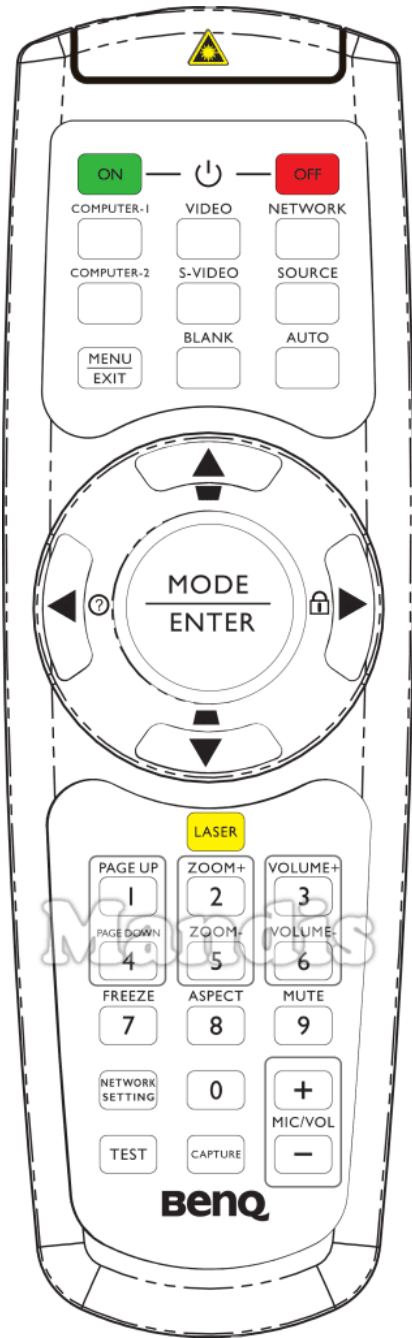

Original	Replacement	Original	Replacement
POWER ON	Power	MODE / ENTER	Ok
POWER OFF	Shift + Power	1 / PAGE UP	1
COMPUTER 1	Shift + 1	PAGE UP	Ch +
VIDEO	Shift + 4	2 / ZOOM+	2
NETWORK	Shift + 3	ZOOM+	>>
COMPUTER 2	Shift + 2	3 / VOLUME+	3
S-VIDEO	Shift + 5	VOLUME+	Vol +
SOURCE	AV	4 / PAGE DOWN	4
MENU	Menu	PAGE DOWN	Ch -
EXIT	Exit	5 / ZOOM-	5
BLANK	Media	ZOOM-	<<
AUTO	Smart	6 / VOLUME-	6
UP / KEYSTONE	Up	VOLUME-	Vol -
DOWN / KEYSTONE DOWN	Down	7 / FREEZE	7
RIGHT / LOCK	Right	FREEZE	Pause
LEFT / (?)	Left	8 / ASPECT	8
(?)	D. Menu	ASPECT	Format

	Original	Replacement		Original	Replacement
	9 / MUTE	 9			
	MUTE	 Mute			
	0	 0			
	NETWORK	 Options			
	CAPTURE	 3D			