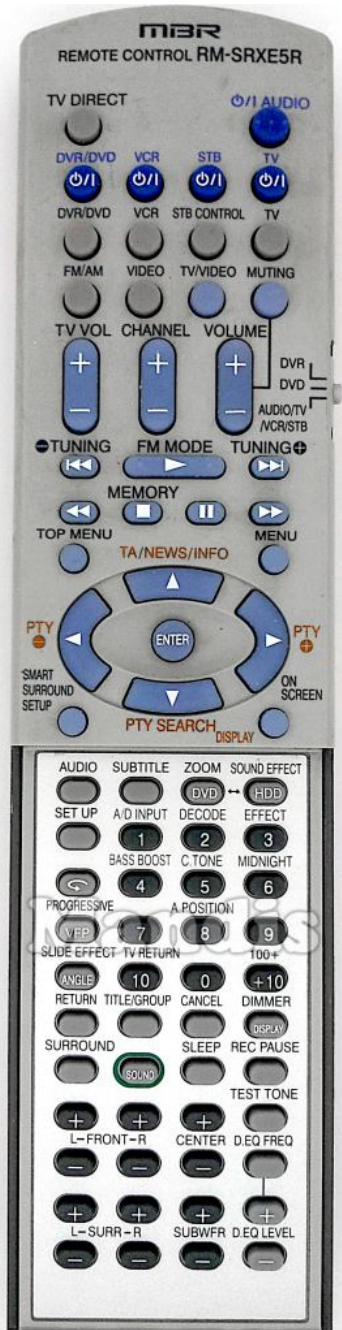

Original	Replacement
Power	Power
Channel+	CH+ / Page+
Channel-	CH- / Page-
I<<	I<< / Preset-
Play	Play / Slow
>>I	>>I / Preset+
<<	<< / Tune-
Stop	Stop / Hold
Pause	Pause / Step / Freeze
>>	>> / Tune+
Top Menu	D.Menu / Top
Up	Up
Menu	Menu / Home
Left	Shift + Left
Enter	OK
Right	Right
Down	Down

Original	Replacement
On Screen	Shift + Display / Media
Audio	Audio / Lang I/II
Subtitle	Subtitle / EQ
DVD Zoom	Zoom / Size
HDD Sound Effect	Sound / Title
Set Up	Setup / OPT /
1	1
2	2
3	3
4	4
5	5
6	6
VFP Progressive	Smart / List
7	7
8	8
9	9