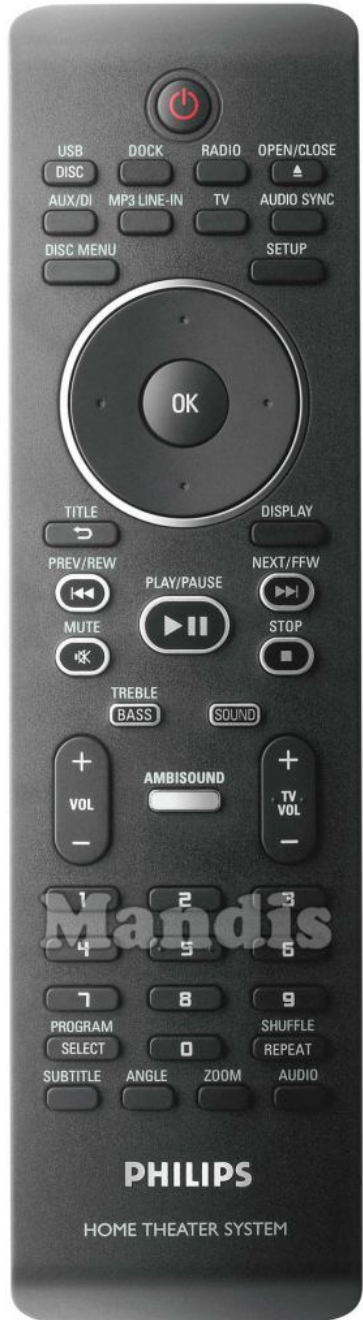

Original	Replacement
 Power	 Power
 Disc / USB	 Shift + 1
 Dock	 Shift + 2
 Radio	 TV/R
 Open / Close	 Exit
 Aux / DI	 Shift + 4
 MP3 Line-In	 Shift + 5
 TV	 Shift + 6
 Audio Sync	 Media
 Disc Menu	 D. Menu
 Disc Menu	 Menu
 Setup	 Options
 Up	 Up
 Left	 Left
 OK	 Ok
 Right	 Right
 Down	 Down

Original	Replacement
 Back / Title	 Back
 Display	 Info
 I<< / Prev / REW	 I<<
 I<< / Prev / REW	 <<
 >>I / Next / FFW	 >>I
 >>I / Next / FFW	 >>
 Play / Pause	 Play
 Play / Pause	 Pause
 Bass / Treble	 3D
 Mute	 Mute
 Stop	 Stop
 Sound	 Shift + Dual
 Vol +	 Vol +
 Vol -	 Vol -
 Ambisound	 Smart
 TV Vol +	 Ch +
 TV Vol -	 Ch -

Original		Replacement		Original		Replacement	
	1		1				
	2		2				
	3		3				
	4		4				
	5		5				
	6		6				
	7		7				
	8		8				
	9		9				
	0		0				
	Select / Program		Sleep				
	Repeat / Shuffle		Text				
	Subtitle		Subt				
	Angle		Format				
	Audio		Dual				
	Zoom		Eject				