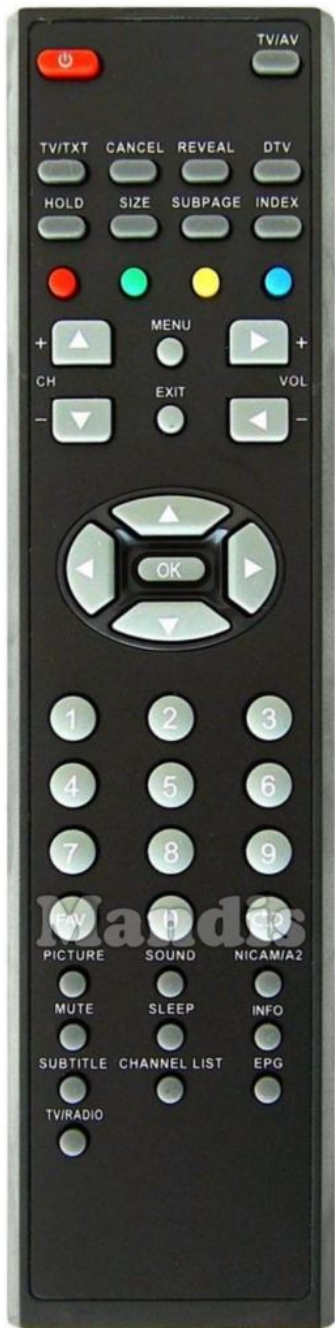

Original	Replacement
 Power	 Power
 TV / AV	 AV / Input / RDS
 TV / TXT	 Text / Goto
 Cancel	 Shift + Exit / Cancel / Clear
 Reveal	 Display / Media
 DTV	 Setup / OPT /
 Hold	 Stop / Hold
 Size	 Zoom / Size
 Subpage	 Eject / Surround
 Index	 D.Menu / Top
 Red	 Red / Netflix / Search
 Green	 Green / APP / Repeat
 Yellow	 Yellow / YouTube / Repeat
 Blue	 Blue / Prime Video / Random
 CH +	 CH+ / Page+
 Menu	 Menu / Home
 Vol +	 Vol+

Original	Replacement
 CH -	 CH- / Page-
 Exit	 Exit / Cancel / Clear
 Vol -	 Vol-
 Up	 Up
 Left	 Left
 OK	 OK
 Right	 Right
 Down	 Down
 1	 1
 2	 2
 3	 3
 4	 4
 5	 5
 6	 6
 7	 7
 8	 8
 9	 9

Original		Replacement		Original	Replacement
	FAV		Fav / Marker / PC		
	0		0		
	Recall		Back / Return		
	Picture		Picture / Format		
	Sound		Sound / Title		
	Nicam / A2		Audio / Lang I/II		
	Mute		Mute / Dimmer		
	Sleep		Sleep / Timer		
	Info		Info / Angle		
	Subtitle		Subtitle / EQ		
	Channel List		Smart / List		
	EPG		Guide / EPG / -/--		
	TV / Radio		TV/Radio /		