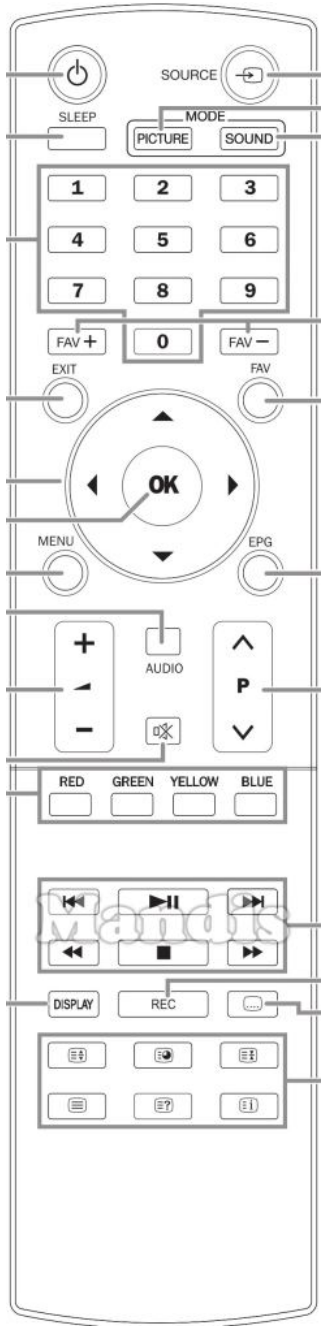

Original	Replacement	Original	Replacement
	Power		Power
	Source		AV / Input / RDS
	Sleep		Sleep / Timer
	Picture Mode		Picture / Format
	Sound Mode		Sound / Title
	1		1
	2		2
	3		3
	4		4
	5		5
	6		6
	7		7
	8		8
	9		9
	FAV+		Shift + Up
	0		0
	FAV-		Shift + Down
	Exit		Exit / Cancel / Clear
	Up		Up
	FAV		Fav / Marker / PC
	Left		Left
	OK		OK
	Right		Right
	Menu		Menu / Home
	Down		Down
	EPG		Guide / EPG / -/--
	Vol+		Vol+
	Audio		Audio / Lang I/II
	P+		CH+ / Page+
	Vol-		Vol-
	Mute		Mute / Dimmer
	P-		CH- / Page-
	Red		Red / Netflix / Search
	Green		Green / APP / Repeat

Original	Replacement
Yellow	Yellow / YouTube / Repeat
Blue	Blue / Prime Video / Random
I<<	I<< / Preset-
Pause	Pause / Step / Freeze
Play	Play / Slow
>>I	>>I / Preset+
<<	<< / Tune-
Stop	Stop / Hold
>>	>> / Tune+
Display	Display / Media
Rec	Rec / Rec Mode
[...]	Subtitle / EQ
[≡◆]	Zoom / Size
[≡○]	Eject / Surround
[≡+]	Shift + Stop /
[≡]	Text / Goto
[≡?]	Info / Angle

Original	Replacement
[≡i]	Smart / List