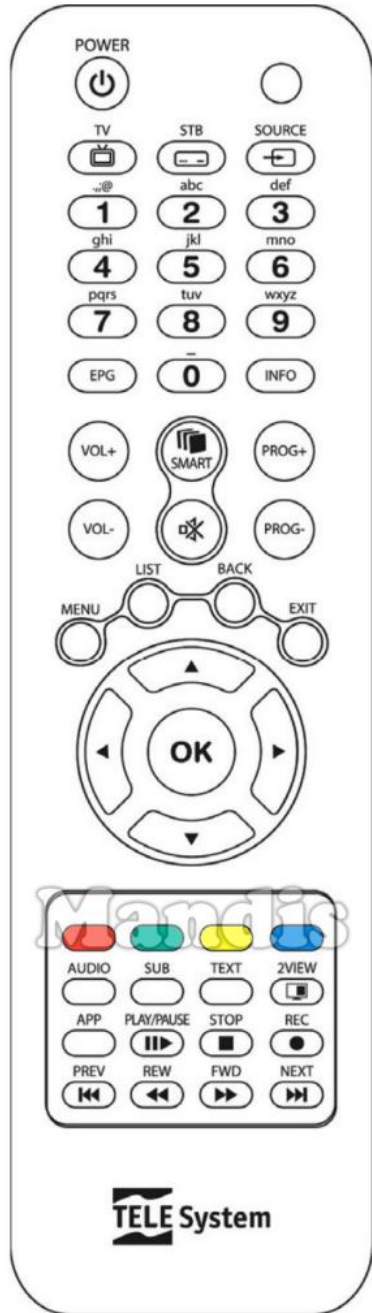

**Originalfernbedienung Ersatzfernbedienung**

|   |       |   |       |
|---|-------|---|-------|
|    | Power |    | Power |
|    | 1     |    | 1     |
|    | 2     |    | 2     |
|    | 3     |    | 3     |
|    | 4     |    | 4     |
|    | 5     |    | 5     |
|    | 6     |    | 6     |
|    | 7     |    | 7     |
|    | 8     |    | 8     |
|   | 9     |   | 9     |
|  | 0     |  | 0     |
|  | EPG   |  | Guide |
|  | Info  |  | Info  |
|  | Vol+  |  | Vol + |
|  | Vol-  |  | Vol - |
|  | Smart |  | Smart |
|  | Mute  |  | Mute  |

**Originalfernbedienung Ersatzfernbedienung**

|   |        |   |        |
|---|--------|---|--------|
|    | Prog+  |    | Ch +   |
|    | Prog-  |    | Ch -   |
|    | Menu   |    | Menu   |
|    | List   |    | List   |
|    | Back   |    | Back   |
|    | Exit   |    | Exit   |
|    | Up     |    | Up     |
|    | Left   |    | Left   |
|    | OK     |    | Ok     |
|   | Right  |   | Right  |
|  | Down   |  | Down   |
|  | Red    |  | Red    |
|  | Green  |  | Green  |
|  | Yellow |  | Yellow |
|  | Blue   |  | Blue   |
|  | Audio  |  | Dual   |
|  | Sub    |  | Subt   |