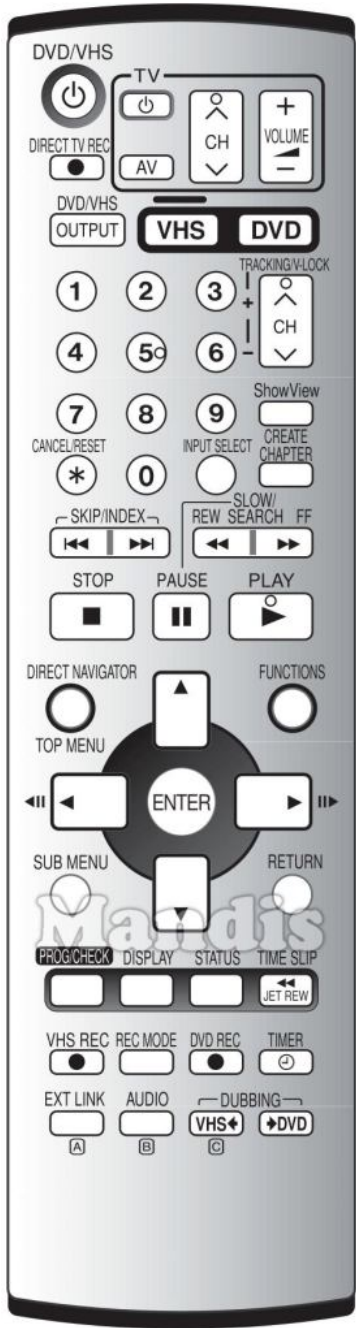

Original	Replacement
 VHS/DVD Power	 Power
 Direct TV Rec	 Subt
 VHS/DVD	 Smart
 1	 1
 2	 2
 3	 3
 4	 4
 5	 5
 6	 6
 7	 7
 8	 8
 9	 9
 0	 0
 Cancel / Reset	 Exit
 Input Select	 Guide
 CH+ / Tracking/V-Lock+	 Ch +
 CH- / Tracking/V-Lock-	 Ch -

Original	Replacement
 Create Chapter	 TV/R
 I<< Skip	 I<<
 Skip >>I	 >>I
 REW / << Slow/Search	 <<
 FF / Slow/Search	 >>
 Stop	 Stop
 Pause	 Pause
 Play	 Play
 Direct Navigator / Top Menu	 D. Menu
 Functions	 List
 Up	 Up
 Left	 Left
 Enter	 Ok
 Right	 Right
 Down	 Down
 Sub Menu	 Menu
 Return	 Back

Original		Replacement		Original	Replacement
	Prog / Check		Sleep		
	Display		Info		
	Status		Media		
	Time Slip		Vol +		
	Timer		AV		
	Ext Link		3D		
	Audio / B		Dual		
	Dubbing		Blue		

	Original	Replacement	Original	Replacement
	Power			
	AV			
	Volume+			
	Volume-			
	CH+			
	CH-			

Original		Replacement		Original		Replacement	
	VHS/DVD Power		Power		ShowView		Media
	Direct TV Rec		Subt		I<< Index		I<<
	VHS/DVD		Smart		Index >>I		>>I
	1		1		REW		<<
	2		2		FF		>>
	3		3		Stop		Stop
	4		4		Pause		Pause
	5		5		Play		Play
	6		6		Up		Up
	7		7		Left		Left
	8		8		Enter		Ok
	9		9		Right		Right
	0		0		Down		Down
	Cancel / Reset		Exit		Return		Back
	Input Select		AV		Prog/Check		Sleep
	CH+ / Tracking/V-Lock+		Ch +		Display		Info
	CH- / Tracking/V-Lock-		Ch -		Jet Rew		Shift + <<