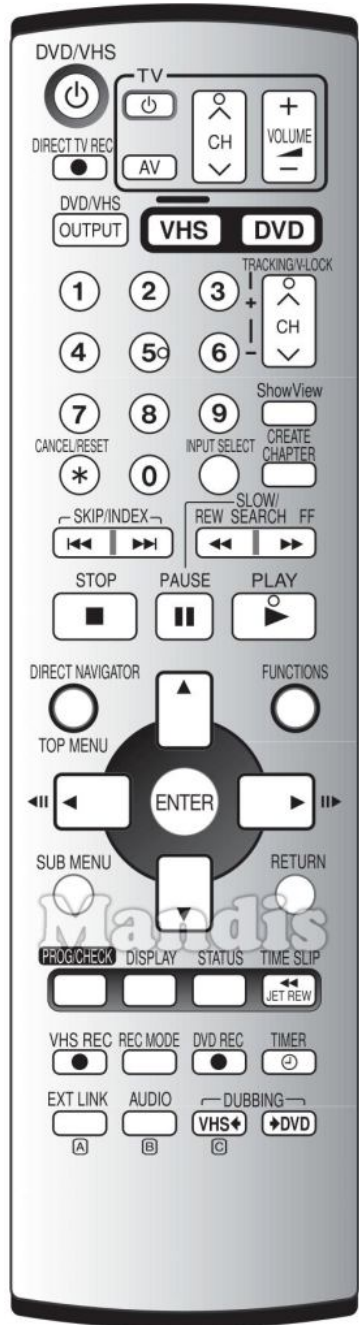

Original	Replacement
 VHS/DVD Power	 Power
 Direct TV Rec	 Subt
 VHS/DVD	 Smart
 1	 1
 2	 2
 3	 3
 4	 4
 5	 5
 6	 6
 7	 7
 8	 8
 9	 9
 0	 0
 Cancel / Reset	 Exit
 Input Select	 Guide
 CH+ / Tracking/V-Lock+	 Ch +
 CH- / Tracking/V-Lock-	 Ch -

Original	Replacement
 Create Chapter	 TV/R
 I<< Skip	 I<<
 Skip >>I	 >>I
 REW / << Slow/Search	 <<
 FF / Slow/Search	 >>
 Stop	 Stop
 Pause	 Pause
 Play	 Play
 Direct Navigator / Top Menu	 D. Menu
 Functions	 List
 Up	 Up
 Left	 Left
 Enter	 Ok
 Right	 Right
 Down	 Down
 Sub Menu	 Menu
 Return	 Back

Original		Replacement		Original	Replacement
	Prog / Check		Sleep		
	Display		Info		
	Status		Media		
	Time Slip		Vol +		
	Timer		AV		
	Ext Link		3D		
	Audio / B		Dual		
	Dubbing		Blue		

	Original	Replacement	Original	Replacement
	Power			
	AV			
	Volume+			
	Volume-			
	CH+			
	CH-			

Original		Replacement		Original		Replacement	
	VHS/DVD Power		Power		ShowView		Media
	Direct TV Rec		Subt		I<< Index		I<<
	VHS/DVD		Smart		Index >>I		>>I
	1		1		REW		<<
	2		2		FF		>>
	3		3		Stop		Stop
	4		4		Pause		Pause
	5		5		Play		Play
	6		6		Up		Up
	7		7		Left		Left
	8		8		Enter		Ok
	9		9		Right		Right
	0		0		Down		Down
	Cancel / Reset		Exit		Return		Back
	Input Select		AV		Prog/Check		Sleep
	CH+ / Tracking/V-Lock+		Ch +		Display		Info
	CH- / Tracking/V-Lock-		Ch -		Jet Rew		Shift + <<