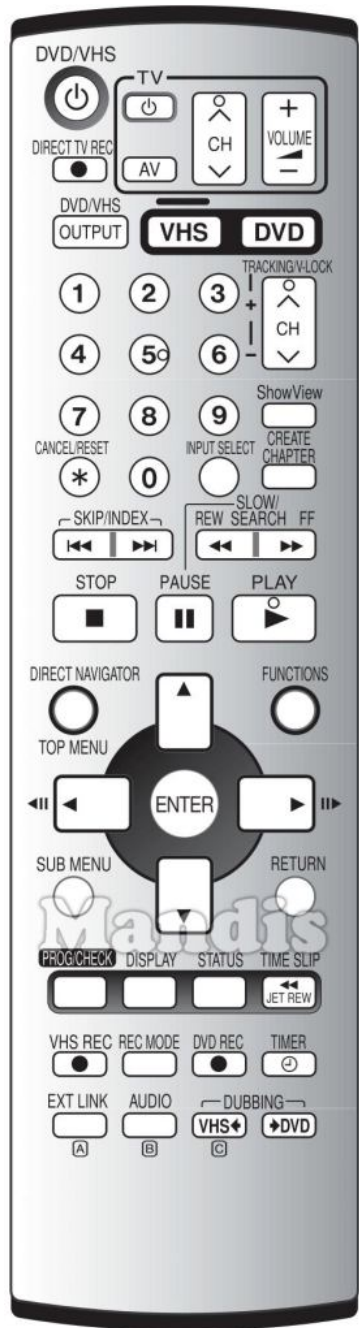

Original	Replacement
 VHS/DVD Power	 Power
 Direct TV Rec	 Subt
 VHS/DVD	 Smart
 1	 1
 2	 2
 3	 3
 4	 4
 5	 5
 6	 6
 7	 7
 8	 8
 9	 9
 0	 0
 Cancel / Reset	 Exit
 Input Select	 Guide
 CH+ / Tracking/V-Lock+	 Ch +
 CH- / Tracking/V-Lock-	 Ch -

Original		Replacement		Original	Replacement
	Prog / Check		Sleep		
	Display		Info		
	Status		Media		
	Time Slip		Vol +		
	Timer		AV		
	Ext Link		3D		
	Audio / B		Dual		
	Dubbing		Blue		

	Original	Replacement	Original	Replacement
	Power			
	AV			
	Volume+			
	Volume-			
	CH+			
	CH-			

Original		Replacement		Original		Replacement	
	VHS/DVD Power		Power		ShowView		Media
	Direct TV Rec		Subt		I<< Index		I<<
	VHS/DVD		Smart		Index >>I		>>I
	1		1		REW		<<
	2		2		FF		>>
	3		3		Stop		Stop
	4		4		Pause		Pause
	5		5		Play		Play
	6		6		Up		Up
	7		7		Left		Left
	8		8		Enter		Ok
	9		9		Right		Right
	0		0		Down		Down
	Cancel / Reset		Exit		Return		Back
	Input Select		AV		Prog/Check		Sleep
	CH+ / Tracking/V-Lock+		Ch +		Display		Info
	CH- / Tracking/V-Lock-		Ch -		Jet Rew		Shift + <<

Original		Replacement	
	Rec		Rec
	Rec Mode		Shift + Rec
	Timer		Shift + AV
	A / Ext Link		Red
	Audio / B		Dual
	Dubbing		D. Menu

Original		Replacement	