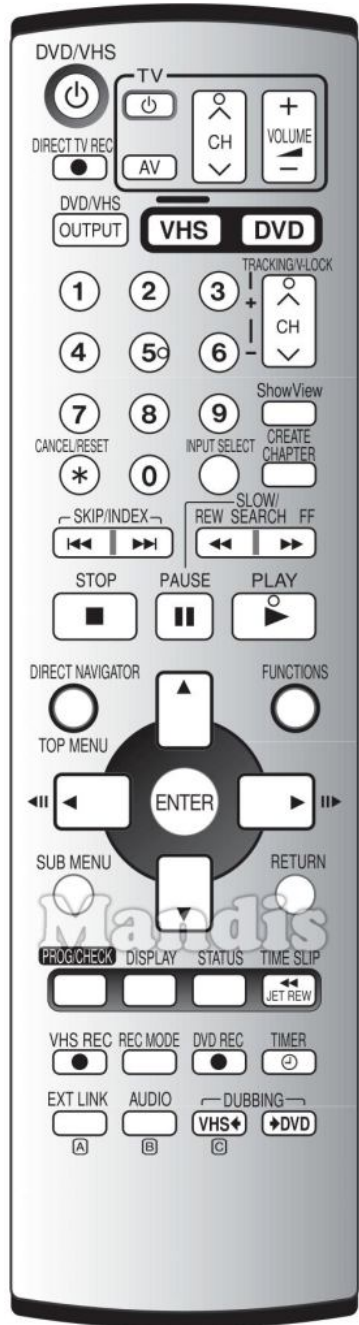

Original	Replacement
 VHS/DVD Power	 Power
 Direct TV Rec	 Subt
 VHS/DVD	 Smart
 1	 1
 2	 2
 3	 3
 4	 4
 5	 5
 6	 6
 7	 7
 8	 8
 9	 9
 0	 0
 Cancel / Reset	 Exit
 Input Select	 Guide
 CH+ / Tracking/V-Lock+	 Ch +
 CH- / Tracking/V-Lock-	 Ch -

Original	Replacement
 Create Chapter	 TV/R
 I<< Skip	 I<<
 Skip >>I	 >>I
 REW / << Slow/Search	 <<
 FF / Slow/Search	 >>
 Stop	 Stop
 Pause	 Pause
 Play	 Play
 Direct Navigator / Top Menu	 D. Menu
 Functions	 List
 Up	 Up
 Left	 Left
 Enter	 Ok
 Right	 Right
 Down	 Down
 Sub Menu	 Menu
 Return	 Back

	Original	Replacement	Original	Replacement
	Prog / Check	 Sleep		
	Display	 Info		
	Status	 Media		
	Time Slip	 Vol +		
	Timer	 AV		
	Ext Link	 3D		
	Audio / B	 Dual		
	Dubbing	 Blue		

Original		Replacement		Original		Replacement	
	VHS/DVD Power		Power		ShowView		Media
	Direct TV Rec		Subt		I<< Index		I<<
	VHS/DVD		Smart		Index >>I		>>I
	1		1		REW		<<
	2		2		FF		>>
	3		3		Stop		Stop
	4		4		Pause		Pause
	5		5		Play		Play
	6		6		Up		Up
	7		7		Left		Left
	8		8		Enter		Ok
	9		9		Right		Right
	0		0		Down		Down
	Cancel / Reset		Exit		Return		Back
	Input Select		AV		Prog/Check		Sleep
	CH+ / Tracking/V-Lock+		Ch +		Display		Info
	CH- / Tracking/V-Lock-		Ch -		Jet Rew		Shift + <<

Original		Replacement		Original		Replacement	
	Rec		Rec				
	Rec Mode		Shift + Rec				
	Timer		Shift + AV				
	A / Ext Link		Red				
	Audio / B		Dual				
	Dubbing		D. Menu				